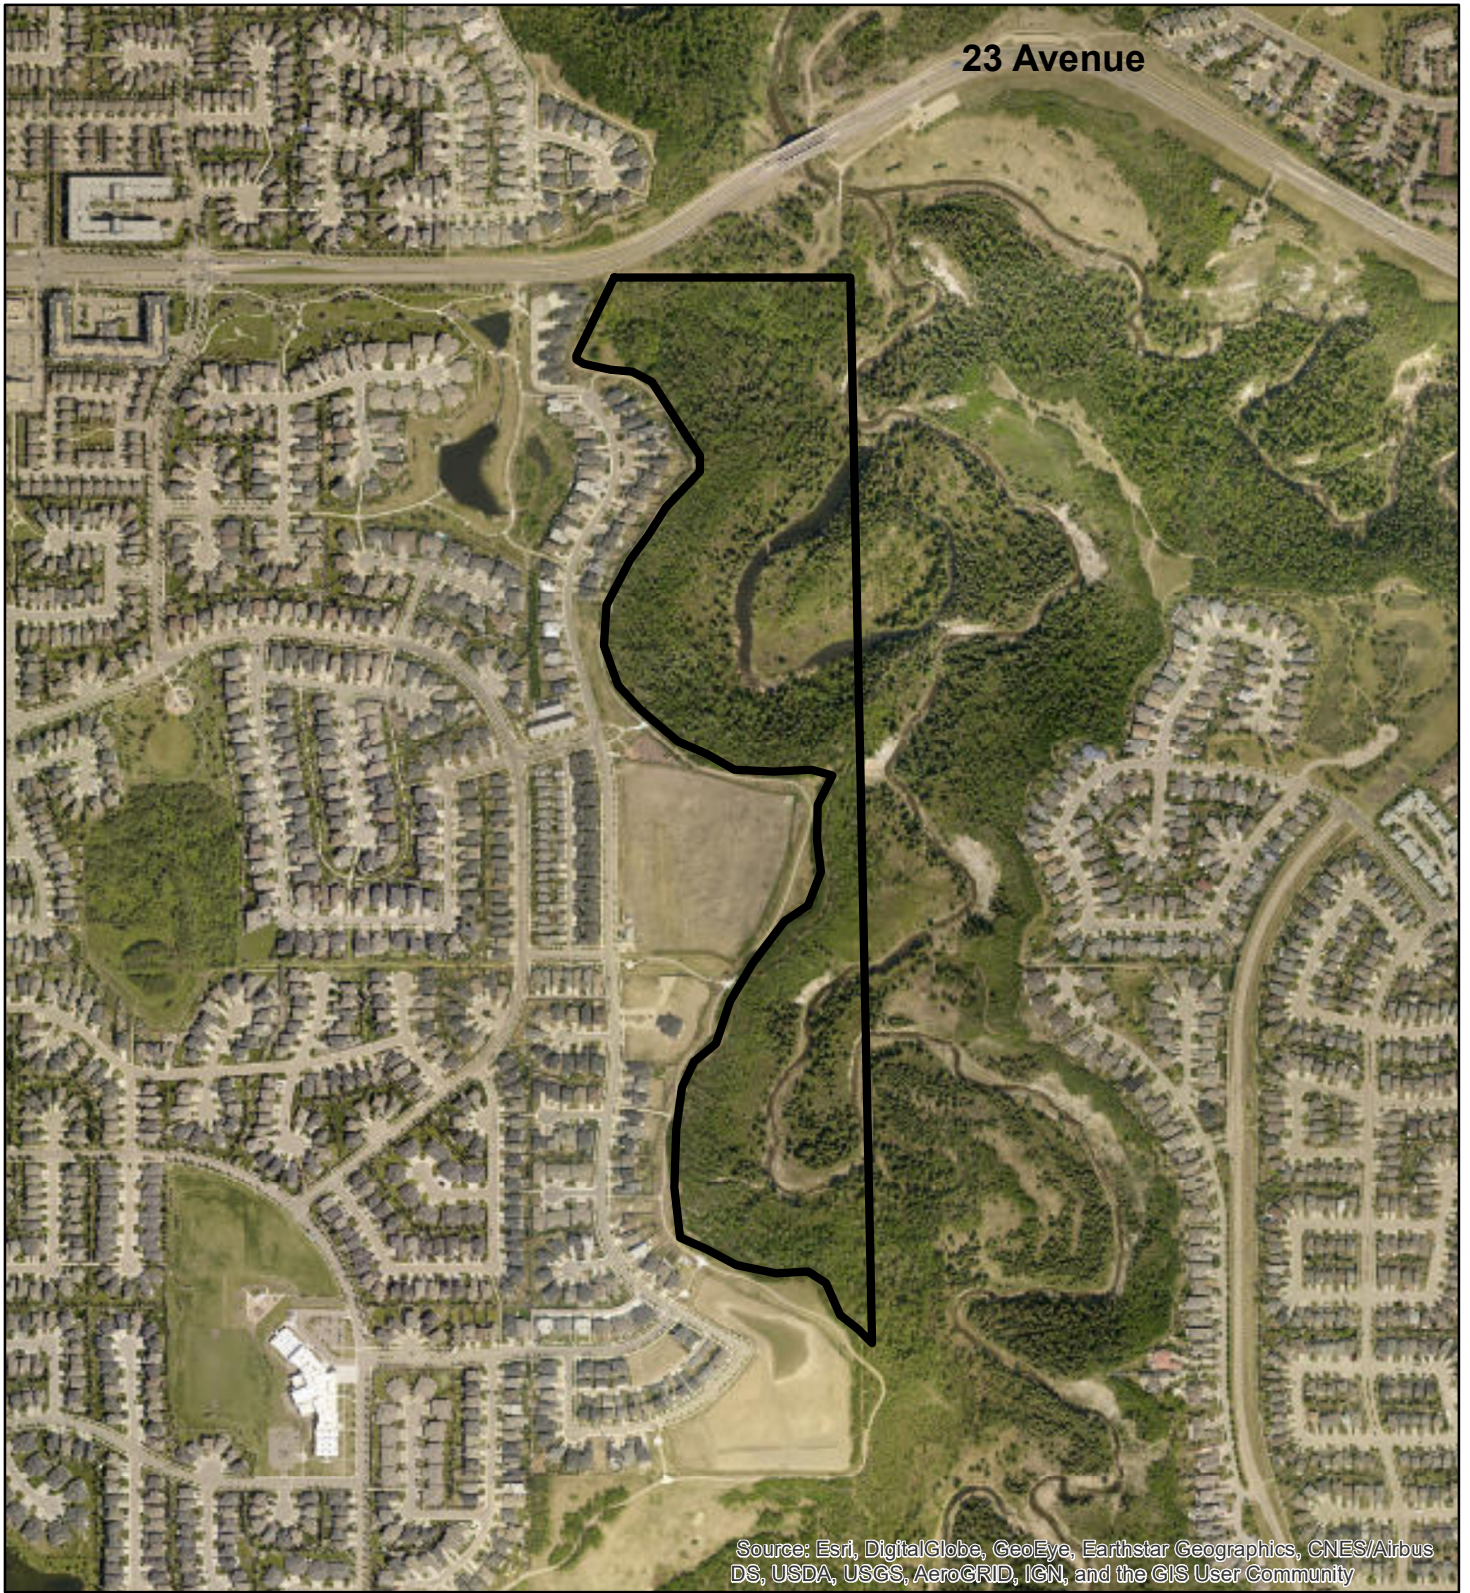

Larch Sanctuary

Source: Esri, DigitalGlobe, GeoEye, Earthstar Geographics, CNES/Airbus DS, USDA, USGS, AeroGRID, IGN, and the GIS User Community

Legend

 Boundary

0 0.25 0.5 1 Kilometers