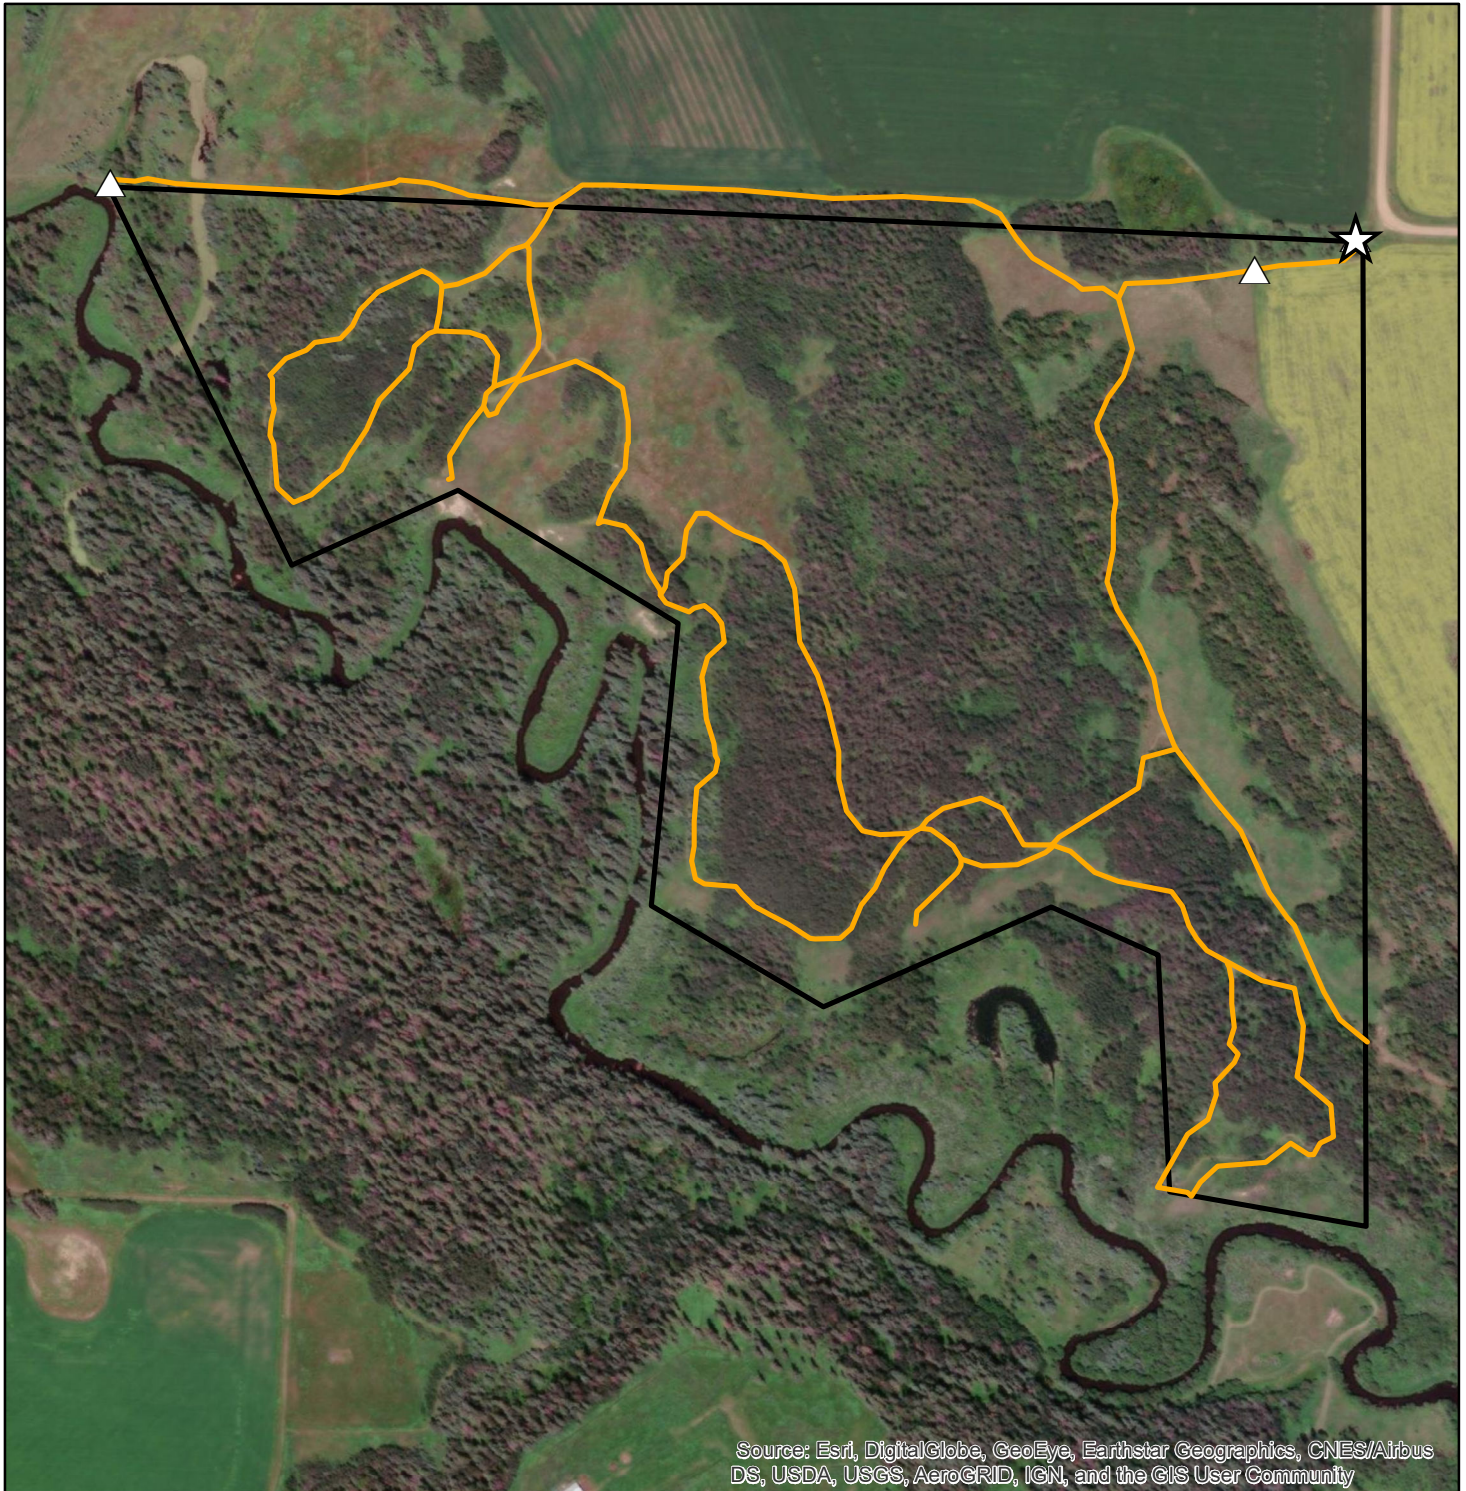

# Pipestone Creek Trails

## Legend

- ★ Public Access Point
- Trails
- △ Gate
- Boundary

0 80 160 320 Meters